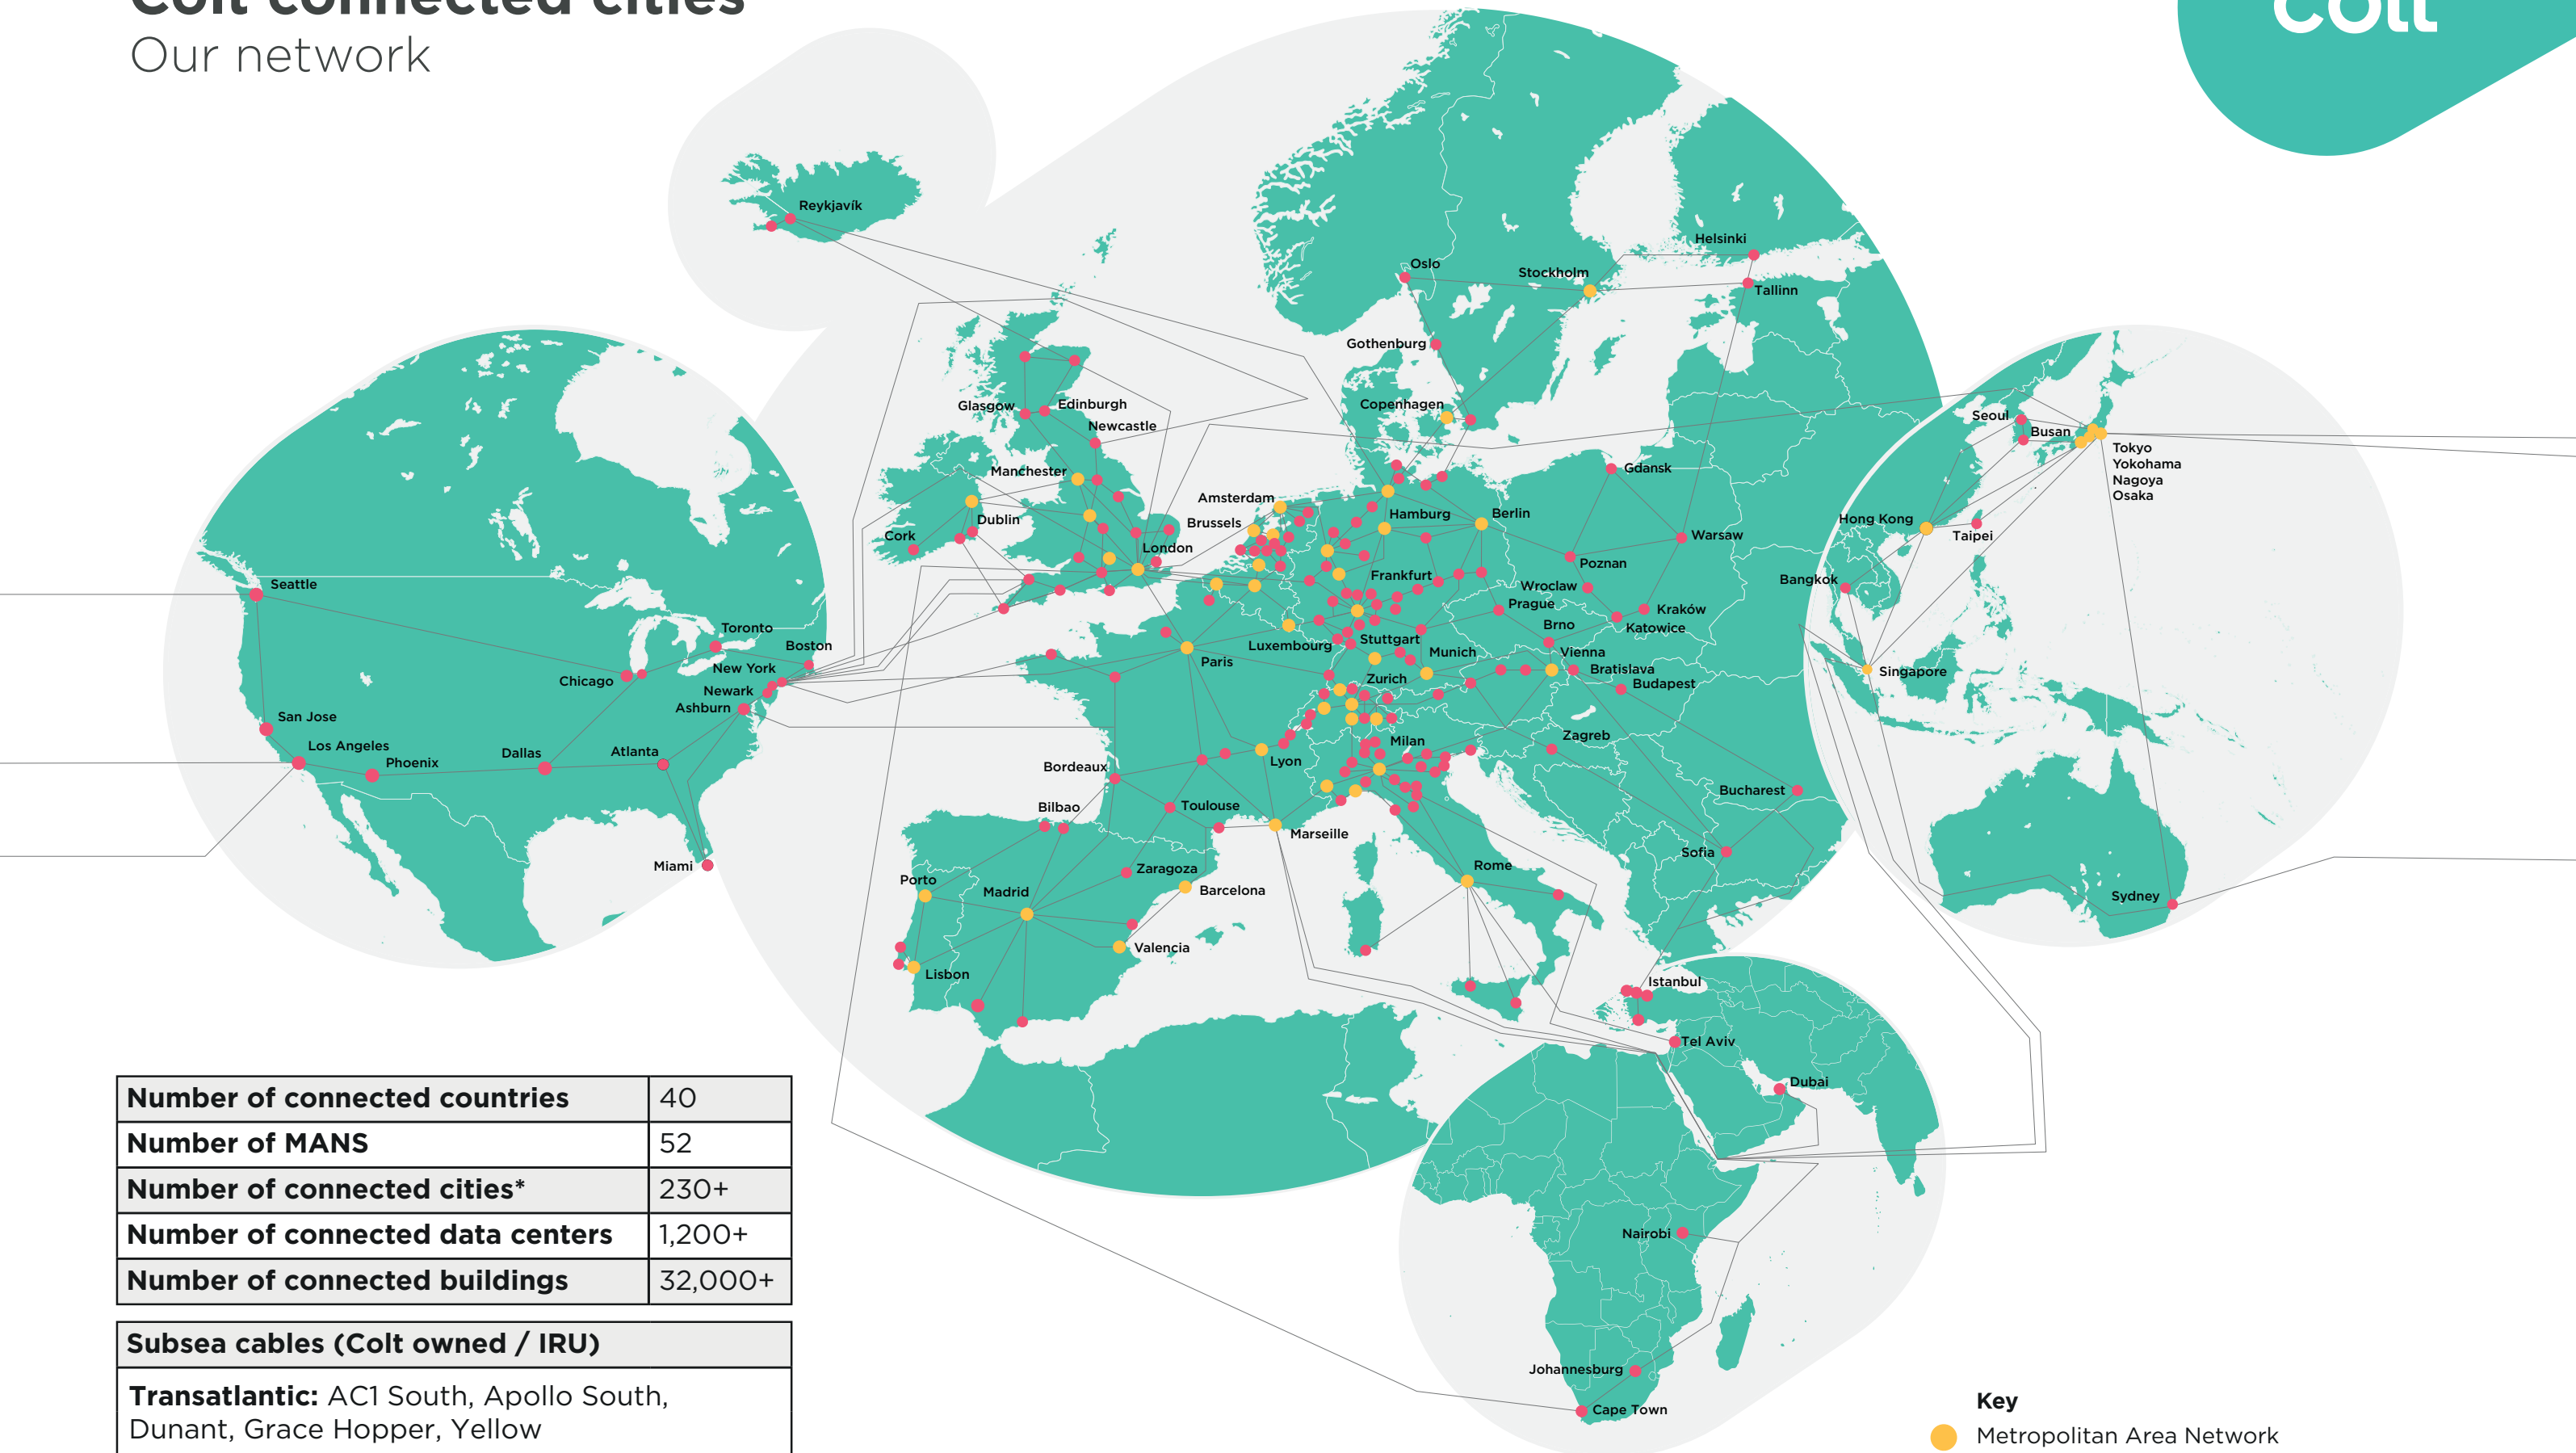

Colt connected cities

Our network

Number of connected countries	40
Number of MANS	52
Number of connected cities*	230+
Number of connected data centers	1,200+
Number of connected buildings	32,000+

Subsea cables (Colt owned / IRU)	
Transatlantic: AC1 South, Apollo South, Dunant, Grace Hopper, Yellow	
Europe: PEC (UK-IRE / UK-BEL), Tangerine	

- Key**
- Metropolitan Area Network
 - Colt connected city
 - Operational network managed end-to-end