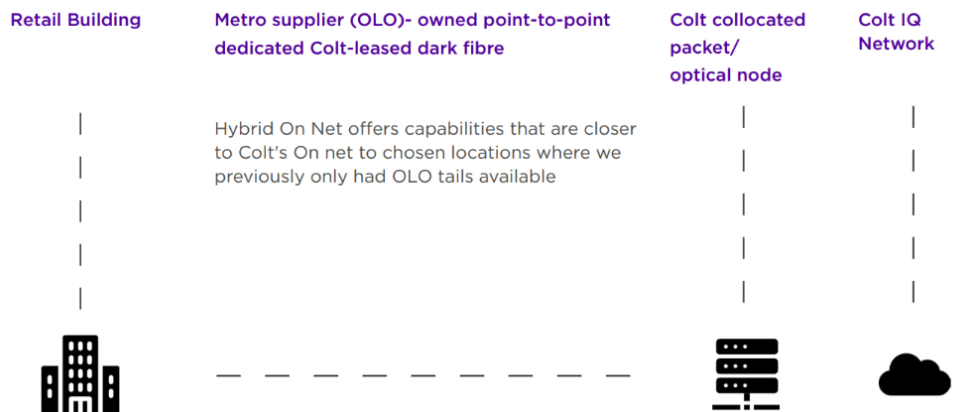

How it works

Hybrid On Net consists of installing Colt-owned packet and/or optical equipment in a data centre within the targeted metro. Colt will also install a CPE in the customer premises, enabling Colt to manage the service end-to end. The FNO then presents the dark fibre from the retail building to Colt's IQ Network packet or optical equipment.

There will be some Off Net service delivery aspects that have to do with the ownership of the fibre by the FNO but the product capability will be closer to being On Net, with Colt providing management and monitoring of the equipment.