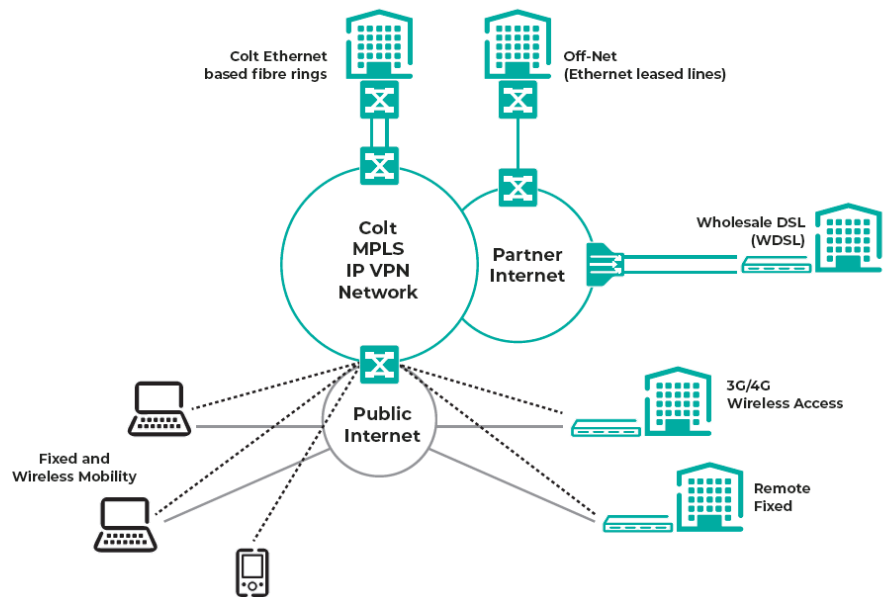

Colt IP VPN Services

Your network of choice for increased productivity

If you are looking to improve your business application performance, support Unified Communications or enable a new cloud strategy, what you need is a single, reliable network from a proven provider of business services, Colt IP VPN.