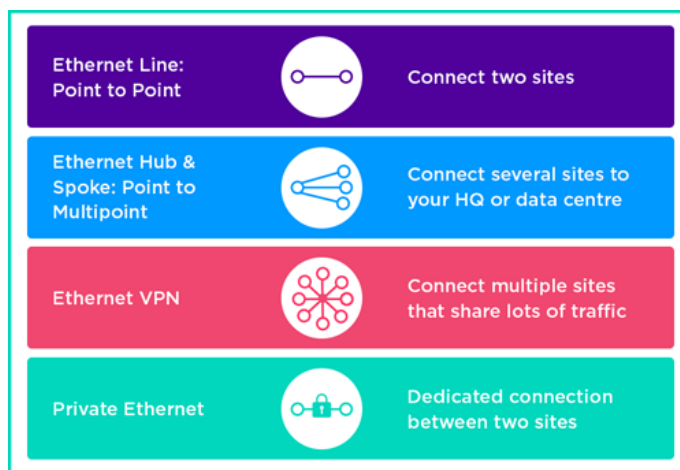

Meeting your needs

With Colt, you can be sure there's an Ethernet service that fits the needs of your business. We offer point-to-point, hub-and-spoke, and any-to-any Ethernet connections at speeds from 10Mbps to 100Gbps. Our consultants can help you with design, project management and installation. We offer managed options and outstanding support. Our services have a deterministic performance profile, which means you can rely on them to support even the most demanding business applications.

Ethernet Line: Point to Point

This plug-and-play service gives you a simple, point-to-point connection between two sites. It offers higher network speeds and a wide choice of bandwidths, which can be upgraded easily.

Ethernet Hub & Spoke: Point to Multipoint

This service aggregates traffic from multiple sites onto a single Hub interface at a central location. The service is a cost effective and manageable way of connecting a larger number of sites to a head office, data centre or carrier PoP.